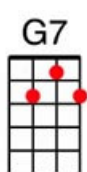

PINEAPPLE PRINCESS

<http://www.kanikapila.us/lyrics.html>

Chorus

[NC]Pineapple **[F]**Princess, he calls me Pineapple **[C]**Princess all day
As he **[G7]**plays his ukulele on the **[C]**hill a**[F]**bove the **[C]**bay
[NC]Pineapple **[F]**Princess, I love you, your the **[C]**sweetest girl I've seen
Some**[G7]**day we're gonna marry and you'll
[C]be my **[F]**Pineapple **[C]**Queen

I **[F]**saw a boy on O'**[C]**ahu Isle
float**[G7]**ing down the bay on a **[C]**crocodile
He **[F]**waved at me and he **[C]**swam ashore
and **[G7]**I knew he'd be mine forever **[C]**more **[F]** **[C]**

Chorus

He **[F]**sings his song from **[C]**banana tree
He **[G7]**even sings to me on his **[C]**water skis
He **[F]**went skin diving and be**[C]**neath the blue
He **[G7]**sang and played his ukulele **[C]**too. **[F]** **[C]**

[NC]Pineapple **[F]**Princess, I love you,
your the **[C]**sweetest girl I've seen
Some**[G7]**day we're gonna marry and you'll
[C]be my **[F]**Pineapple **[C]**Queen

We'll **[F]**settle down in a **[C]**bamboo hut
and **[G7]**he will be my own little **[C]**coconut
Then **[F]**we'll be beachcombing **[C]**roalty
on **[G7]**wicky wicky wacky Waiki**[C]**ki **[F]** **[C]**

Chorus

Some**[G7]**day we're gonna marry and you'll
[C]be my **[F]**Pineapple **[C]**Queen
Some**[G7]**day we're gonna marry and you'll
[C]Be **[F]**my **[C]****[G7]**Pineapple **[C]**Queen

[NC] = No Chord