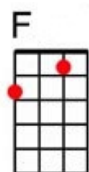

PINEAPPLE PRINCESS

<http://www.kanikapila.us/lyrics.html>

Chorus

[NC]Pineapple **[F]**Princess, he calls me Pineapple **[C]**Princess all day
As he **[G7]**plays his ukulele on the **[C]**hill a**[F]**bove the **[C]**bay
[NC]Pineapple **[F]**Princess, I love you, your the **[C]**sweetest girl I've seen
Some**[G7]**day we're gonna marry and you'll
[C]be my **[F]**Pineapple **[C]**Queen

I **[F]**saw a boy on O'**[C]**ahu Isle
float**[G7]**ing down the bay on a **[C]**crocodile
He **[F]**waved at me and he **[C]**swam ashore
and **[G7]**I knew he'd be mine forever **[C]**more **[F]** **[C]**

Chorus

He **[F]**sings his song from **[C]**banana tree
He **[G7]**even sings to me on his **[C]**water skis
He **[F]**went skin diving and be**[C]**neath the blue
He **[G7]**sang and played his ukulele **[C]**too. **[F]** **[C]**

[NC]Pineapple **[F]**Princess, I love you,
your the **[C]**sweetest girl I've seen
Some**[G7]**day we're gonna marry and you'll
[C]be my **[F]**Pineapple **[C]**Queen

We'll **[F]**settle down in a **[C]**bamboo hut
and **[G7]**he will be my own little **[C]**coconut
Then **[F]**we'll be beachcombing **[C]**roalty
on **[G7]**wicky wicky wacky Waiki**[C]**ki **[F]** **[C]**

Chorus

Some**[G7]**day we're gonna marry and you'll
[C]be my **[F]**Pineapple **[C]**Queen
Some**[G7]**day we're gonna marry and you'll
[C]Be **[F]**my **[C]****[G7]**Pineapple **[C]**Queen

[NC] = No Chord