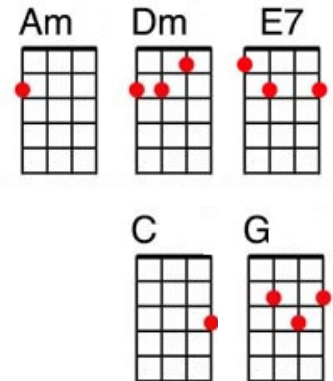

Early In The Morning - Vanity Fare

<http://www.kanikapila.us/lyrics.html>

[Am]Evening is the [Dm]time of [E7]day
[G]I find nothing [C]much to say
[Am]Don't know what to [E7]do, but I come [Am]to

When it's [Dm]early in the morning over by the [C]window day is dawning
When I feel the [G]air I feel that life is very [C]good to me, you [E7]know

In the [Dm]sun there's so much yellow
something in the [C]early morning meadow
Tells me that to[G]day you're on your way
And you'll be coming [C]home, home to [E7]me

[Am] [G] [E7]

[Am]Night time isn't [Dm]clear to [E7]me
[G]I find nothing [C]near to me
[Am]Don't know what to [E7]do but I come [Am]to

When it's [Dm]early in the morning very, very [C]early without warning
I can feel a [G]newly born vibration sneaking [C]up on me a[E7]gain

There's a [Dm]song bird on my pillow
I can see the [C]funny weeping willow
I can see the [G]sun you're on your way
and you'll be coming [C]home, [E7]home

In the [Dm]sun there's so much yellow
something in the [C]early morning meadow
Tells me that to[G]day you're on your way
And you'll be coming [C]home, home to [E7]me

When it's [Dm]early in the morning very, very [C]early without warning
I can feel a [G]newly born vibration sneaking [C]up on me a[E7]gain