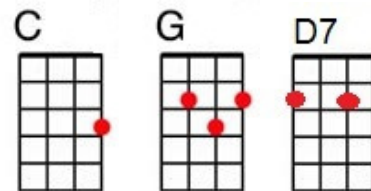

# Bad Moon Rising - Creedence Clearwater Revival

<http://www.kanikapila.us/lyrics.html>

Intro Riff [G] /// [D7] / C / [G] /// [G] ///

[G] I see the [D7] bad [C] moon a [G] rising.  
[G] I see [D7] trouble [C] on the [G] way.  
[G] I see [D7] Earth [C] quakes and [G] Lightin'.  
[G] I see [D7] bad [C] times to [G] day.

[C] Don't go around tonight,  
well, it's [G] bound to take your life,  
[D7] There's a [C] bad moon on the [G] rise.  
[C] Don't go around tonight,  
well, it's [G] bound to take your life,  
[D7] There's a [C] bad moon on the [G] rise....INTRO

[G] I hear [D7] hurri [C] canes a [G] blowing.  
[G] I know the [D7] end is [C] coming [G] soon.  
[G] I fear [D7] rivers [C] over [G] flowing.  
[G] I hear the [D7] voice of [C] rage and [G] ruin.

[C] Don't go around tonight,  
well, it's [G] bound to take your life,  
[D7] There's a [C] bad moon on the [G] rise.  
[C] Don't go around tonight,  
well, it's [G] bound to take your life,  
[D7] There's a [C] bad moon on the [G] rise....INTRO

[C] Don't go around tonight,  
well, it's [G] bound to take your life,  
[D7] There's a [C] bad moon on the [G] rise.  
[C] Don't go around tonight,  
well, it's [G] bound to take your life,  
[D7] There's a [C] bad moon on the [G] rise....INTRO as OUTRO